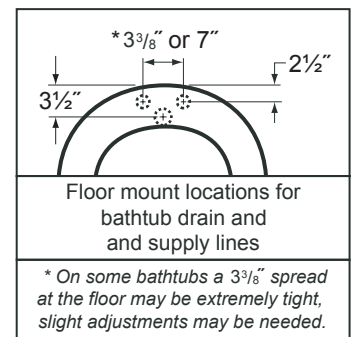

Overall Dimensions: 71" L x 35" W x 30" H

Capacity: 58 Gallons

Weight: Dry wt. = 170 lbs.

Full wt. = 654 lbs.

- The illustration above is shown with the standard Waste & Overflow.
- Dimensions shown have a tolerance of $\pm \frac{1}{2}$ ". Dimensions shown not to scale.
- See Clawfoot Guide (included with tub) for detailed installation instructions.