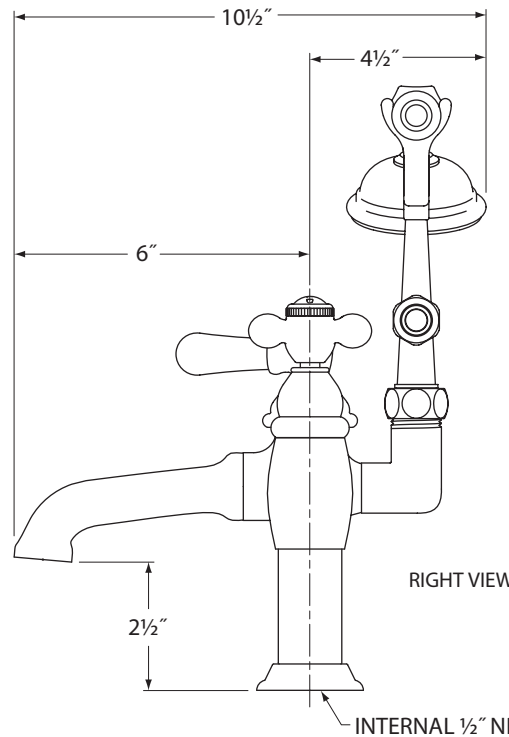

TOP VIEW

- Solid brass construction
- Unrestricted laminar flow (12 GPM)
- Uses ¼ turn ceramic disc cartridges
- Handshower with hose included
- Available in the following finishes:
 

CH - Chrome	PB - Polished Brass
OB - Old World Bronze	SN - Satin Nickel
OC - Old World Copper	
- Shown with Metal Cross Handles. The faucet can also come with the following handle options (pairs):
 

Metal Lever	Metal Cross
Porcelain Lever	Porcelain Cross

FRONT VIEW

RIGHT VIEW

INTERNAL 1/2" NPSM THREAD

Call The Bath Spot.com at (800) 422-2284 for specification assistance.

Specification diagram based on manufacturer's specifications. Specifications may change at any time according to the manufacturer's discretion.