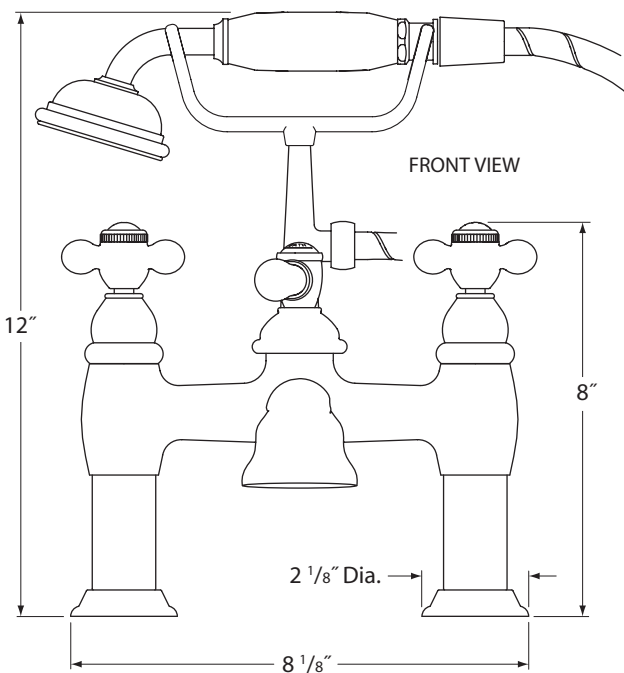

TOP VIEW

- Solid brass construction
- Unrestricted laminar flow (12 GPM)
- Uses ¼ turn ceramic disc cartridges
- Handshower with hose included
- Available in the following finishes:
 

CH - Chrome	PB - Polished Brass
OB - Old World Bronze	SN - Satin Nickel
OC - Old World Copper	
- Shown with Metal Cross Handles. The faucet can also come with the following handle options (pairs):
 

Metal Lever	Metal Cross
Porcelain Lever	Porcelain Cross

FRONT VIEW

RIGHT VIEW

INTERNAL 1/2" NPSM THREAD

Call The Bath Spot.com at (800) 422-2284 for specification assistance.

Specification diagram based on manufacturer's specifications. Specifications may change at any time according to the manufacturer's discretion.