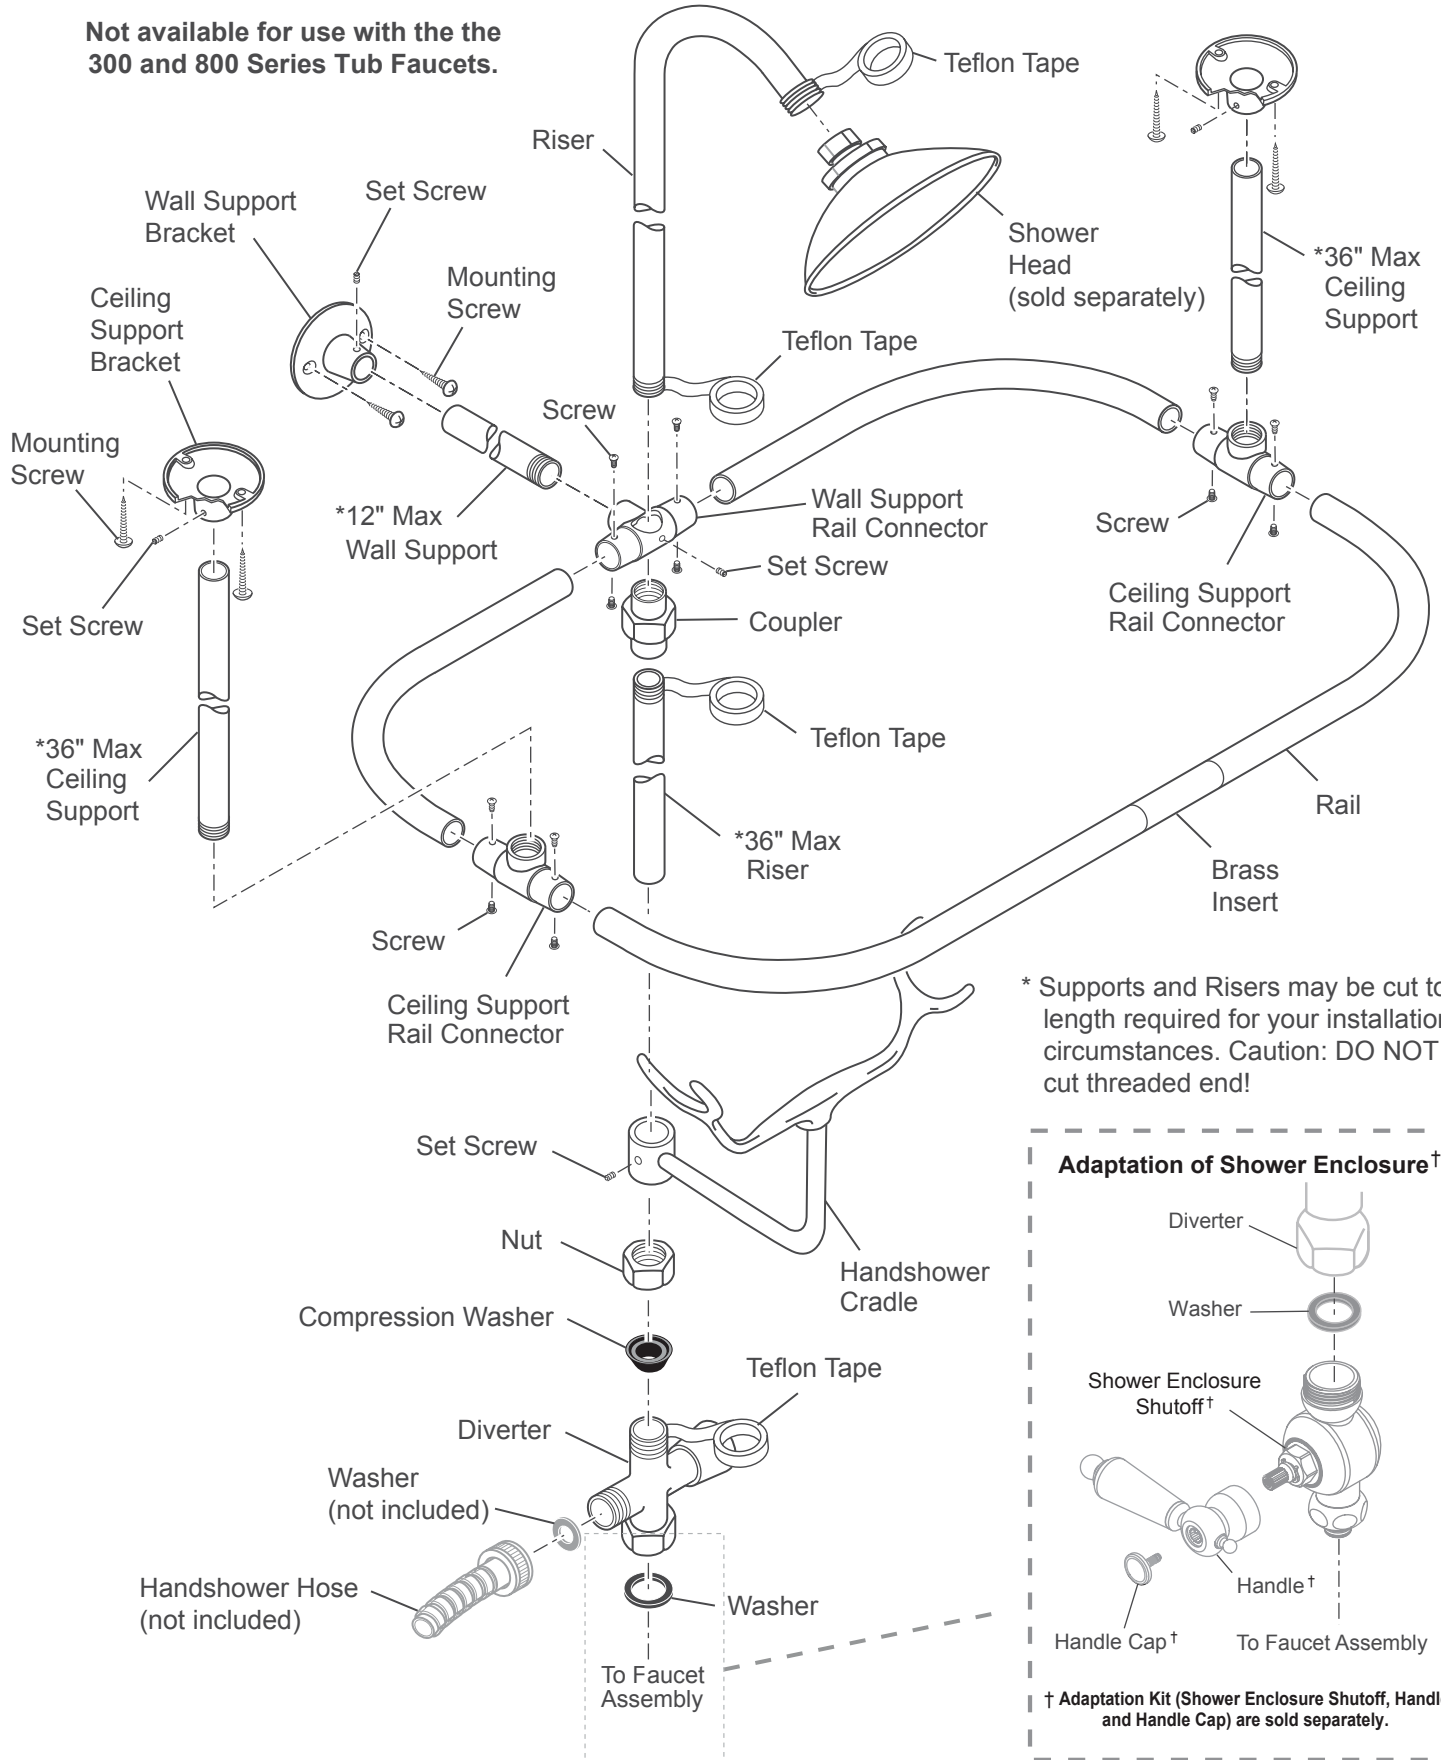

Not available for use with the the 300 and 800 Series Tub Faucets.

Call The Bath Spot.com at (800) 422-2284 for assembly assistance.

Assembly diagram based on manufacturer's specifications. Specifications may change at any time according to the manufacturer's discretion.